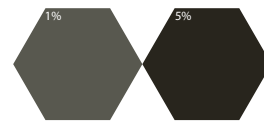

WATERBASE PIGMENT COLOR CHART

Colors shown are for promotional purposes only. Substrate varies color. Please test before production. No warranty implied.

Standard

Black 2911

Brown 5801

Violet 6201

Navy 7311

Blue 7101

Blue 7151

Royal 7501

Green 4101

Yellow 8251

Orange 8301

Rubine 3401

Red 3901

Red 3821

Scarlet 3991

Concentrated

Black 796

Black 2662

Navy 7312P

Blue 7252

Blue 7192