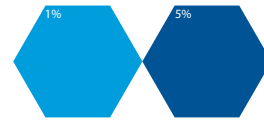

WATERBASE PIGMENT COLOR CHART

Colors shown are for promotional purposes only. Substrate varies color. Please test before production. No warranty implied.

Standard

Black 2911

Brown 5801

Violet 6201

Navy 7311

Blue 7101

Blue 7151

Royal 7501

Green 4101

Yellow 8251

Orange 8301

Rubine 3401

Red 3901

Red 3821

Scarlet 3991

Concentrated

Black 796

Black 2662

Navy 7312P

Blue 7252

Blue 7192

Green Conc

Yellow 8292

Yellow 8012

Red 3672

Magenta 3882

Scarlet 3952