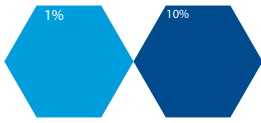

WATERBASE PIGMENT COLOR CHART

Colors shown are for promotional purposes only. Substrate varies color. Please test before production. No warranty implied.

Standard

Black 2911

Brown 5801

Violet 6201

Navy 7311

Blue 7101

Blue 7151

Royal 7501

Green 4101

Yellow 8251

Orange 8301

Rubine 3401

Red 3901