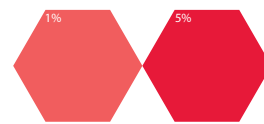

WATERBASE PIGMENT COLOR CHART

Colors shown are for promotional purposes only. Substrate varies color. Please test before production. No warranty implied.

Standard

Black 2911

Brown 5801

Violet 6201

Navy 7311

Red 3821

Scarlet 3991

Concentrated

Black 796

Black 2662

Navy 7312P

Blue 7252

Blue 7192

Green Conc

Yellow 8292

Yellow 8012

Red 3672

Magenta 3882

Scarlet 3952