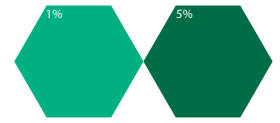

WATERBASE PIGMENT COLOR CHART

Colors shown are for promotional purposes only. Substrate varies color. Please test before production. No warranty implied.

Standard

Black 2911

Brown 5801

Violet 6201

Navy 7311

Blue 7101

Blue 7151

Royal 7501

Green 4101

Yellow 8251

Orange 8301

Rubine 3401

Red 3901

Red 3821

Scarlet 3991

Concentrated

Black 796

Black 2662

Navy 7312P

Blue 7252

Blue 7192

Green Conc

Yellow 8292

Yellow 8012

Red 3672

Magenta 3882

Scarlet 3952