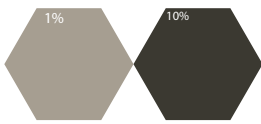

WATERBASE PIGMENT COLOR CHART

Colors shown are for promotional purposes only. Substrate varies color. Please test before production. No warranty implied.

Standard

Black 2911

Brown 5801

Violet 6201

Navy 7311

Blue 7101

Blue 7151

Royal 7501

Green 4101

Yellow 8251

Orange 8301

Rubine 3401

Red 3901