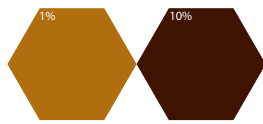

WATERBASE PIGMENT COLOR CHART

Colors shown are for promotional purposes only. Substrate varies color. Please test before production. No warranty implied.

Standard

Black 2911

Brown 5801

Violet 6201

Navy 7311

Blue 7101

Blue 7151

Royal 7501

Green 4101

Yellow 8251

Orange 8301

Rubine 3401

Red 3901