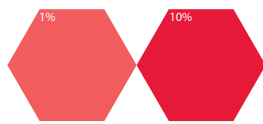

WATERBASE PIGMENT COLOR CHART

Colors shown are for promotional purposes only. Substrate varies color. Please test before production. No warranty implied.

Standard

Black 2911

Brown 5801

Violet 6201

Navy 7311

Blue 7101

Blue 7151

Royal 7501

Green 4101

Yellow 8251

Orange 8301

Rubine 3401

Red 3901

Red 3821

Scarlet 3991

Concentrated

Black 796

Black 2662

Navy 7312P

Blue 7252

Blue 7192