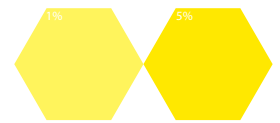

WATERBASE PIGMENT COLOR CHART

Colors shown are for promotional purposes only. Substrate varies color. Please test before production. No warranty implied.

Standard

Black 2911

Brown 5801

Violet 6201

Navy 7311

Blue 7101

Blue 7151

Royal 7501

Green 4101

Yellow 8251

Orange 8301

Rubine 3401

Red 3901

Red 3821

Scarlet 3991

Concentrated

Black 796

Black 2662

Navy 7312P

Blue 7252

Blue 7192

Green Conc

Yellow 8292

Yellow 8012

Red 3672

Magenta 3882

Scarlet 3952