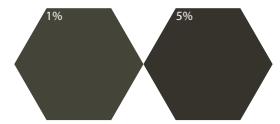

WATERBASE PIGMENT COLOR CHART

Colors shown are for promotional purposes only. Substrate varies color. Please test before production. No warranty implied.

Standard

Black 2911

Brown 5801

Violet 6201

Navy 7311

Blue 7101

Blue 7151

Royal 7501

Green 4101

Yellow 8251

Orange 8301

Rubine 3401

Red 3901

Red 3821

Scarlet 3991

Concentrated

Black 796

Black 2662

Navy 7312P

Blue 7252

Blue 7192

Green Conc

Yellow 8292

Yellow 8012

Red 3672

Magenta 3882

Scarlet 3952