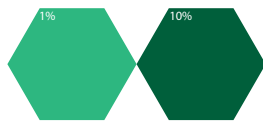

WATERBASE PIGMENT COLOR CHART

Colors shown are for promotional purposes only. Substrate varies color. Please test before production. No warranty implied.

Standard

Black 2911

Brown 5801

Violet 6201

Navy 7311

Blue 7101

Blue 7151

Royal 7501

Green 4101

Yellow 8251

Orange 8301

Rubine 3401

Red 3901