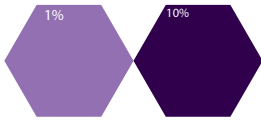

WATERBASE PIGMENT COLOR CHART

Colors shown are for promotional purposes only. Substrate varies color. Please test before production. No warranty implied.

Standard

Black 2911

Brown 5801

Violet 6201

Navy 7311

Blue 7101

Blue 7151

Royal 7501

Green 4101

Yellow 8251

Orange 8301

Rubine 3401

Red 3901