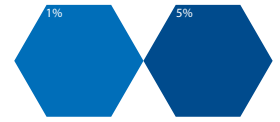

WATERBASE PIGMENT COLOR CHART

Colors shown are for promotional purposes only. Substrate varies color. Please test before production. No warranty implied.

Standard

Black 2911

Brown 5801

Violet 6201

Navy 7311

Blue 7101

Blue 7151

Royal 7501

Green 4101

Yellow 8251

Orange 8301

Rubine 3401

Red 3901

Red 3821

Scarlet 3991

Concentrated

Black 796

Black 2662

Navy 7312P

Blue 7252

Blue 7192

Green Conc

Yellow 8292

Yellow 8012

Red 3672

Magenta 3882

Scarlet 3952