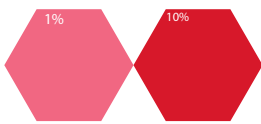

WATERBASE PIGMENT COLOR CHART

Colors shown are for promotional purposes only. Substrate varies color. Please test before production. No warranty implied.

Standard

Black 2911

Brown 5801

Violet 6201

Navy 7311

Blue 7101

Blue 7151

Royal 7501

Green 4101

Yellow 8251

Orange 8301

Rubine 3401

Red 3901

Red 3821

Scarlet 3991

Concentrated

Black 796

Black 2662

Navy 7312P

Blue 7252

Blue 7192