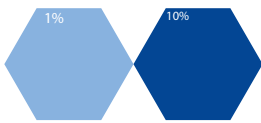

WATERBASE PIGMENT COLOR CHART

Colors shown are for promotional purposes only. Substrate varies color. Please test before production. No warranty implied.

Standard

Black 2911

Brown 5801

Violet 6201

Navy 7311

Blue 7101

Blue 7151

Royal 7501

Green 4101

Yellow 8251

Orange 8301

Rubine 3401

Red 3901