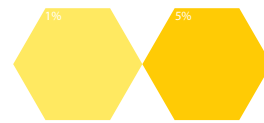

WATERBASE PIGMENT COLOR CHART

Colors shown are for promotional purposes only. Substrate varies color. Please test before production. No warranty implied.

Standard

Black 2911

Brown 5801

Violet 6201

Navy 7311

Blue 7101

Blue 7151

Royal 7501

Green 4101

Yellow 8251

Orange 8301

Rubine 3401

Red 3901

Red 3821

Scarlet 3991

Concentrated

Black 796

Black 2662

Navy 7312P

Blue 7252

Blue 7192

Green Conc

Yellow 8292

Yellow 8012

Red 3672

Magenta 3882

Scarlet 3952