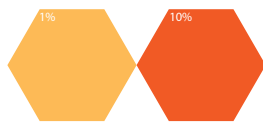

WATERBASE PIGMENT COLOR CHART

Colors shown are for promotional purposes only. Substrate varies color. Please test before production. No warranty implied.

Standard

Black 2911

Brown 5801

Violet 6201

Navy 7311

Blue 7101

Blue 7151

Royal 7501

Green 4101

Yellow 8251

Orange 8301

Rubine 3401

Red 3901

Red 3821

Scarlet 3991

Concentrated

Black 796

Black 2662

Navy 7312P

Blue 7252

Blue 7192