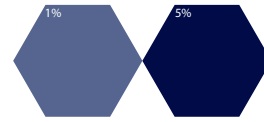

WATERBASE PIGMENT COLOR CHART

Colors shown are for promotional purposes only. Substrate varies color. Please test before production. No warranty implied.

Standard

Black 2911

Brown 5801

Violet 6201

Navy 7311

Blue 7101

Blue 7151

Royal 7501

Green 4101

Yellow 8251

Orange 8301

Rubine 3401

Red 3901

Red 3821

Scarlet 3991

Concentrated

Black 796

Black 2662

Navy 7312P

Blue 7252

Blue 7192

Green Conc

Yellow 8292

Yellow 8012

Red 3672

Magenta 3882

Scarlet 3952