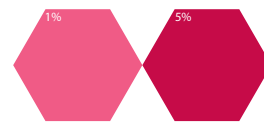

WATERBASE PIGMENT COLOR CHART

Colors shown are for promotional purposes only. Substrate varies color. Please test before production. No warranty implied.

Standard

Black 2911

Brown 5801

Violet 6201

Navy 7311

Blue 7101

Blue 7151

Royal 7501

Green 4101

Yellow 8251

Orange 8301

Rubine 3401

Red 3901

Red 3821

Scarlet 3991

Concentrated

Black 796

Black 2662

Navy 7312P

Blue 7252

Blue 7192

Green Conc

Yellow 8292

Yellow 8012

Red 3672

Magenta 3882

Scarlet 3952