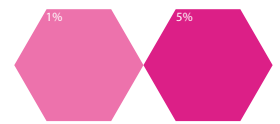

WATERBASE PIGMENT COLOR CHART

Colors shown are for promotional purposes only. Substrate varies color. Please test before production. No warranty implied.

Standard

Black 2911

Brown 5801

Violet 6201

Navy 7311

Red 3821

Scarlet 3991

Concentrated

Black 796

Black 2662

Navy 7312P

Blue 7252

Blue 7192

Green Conc

Yellow 8292

Yellow 8012

Red 3672

Magenta 3882

Scarlet 3952